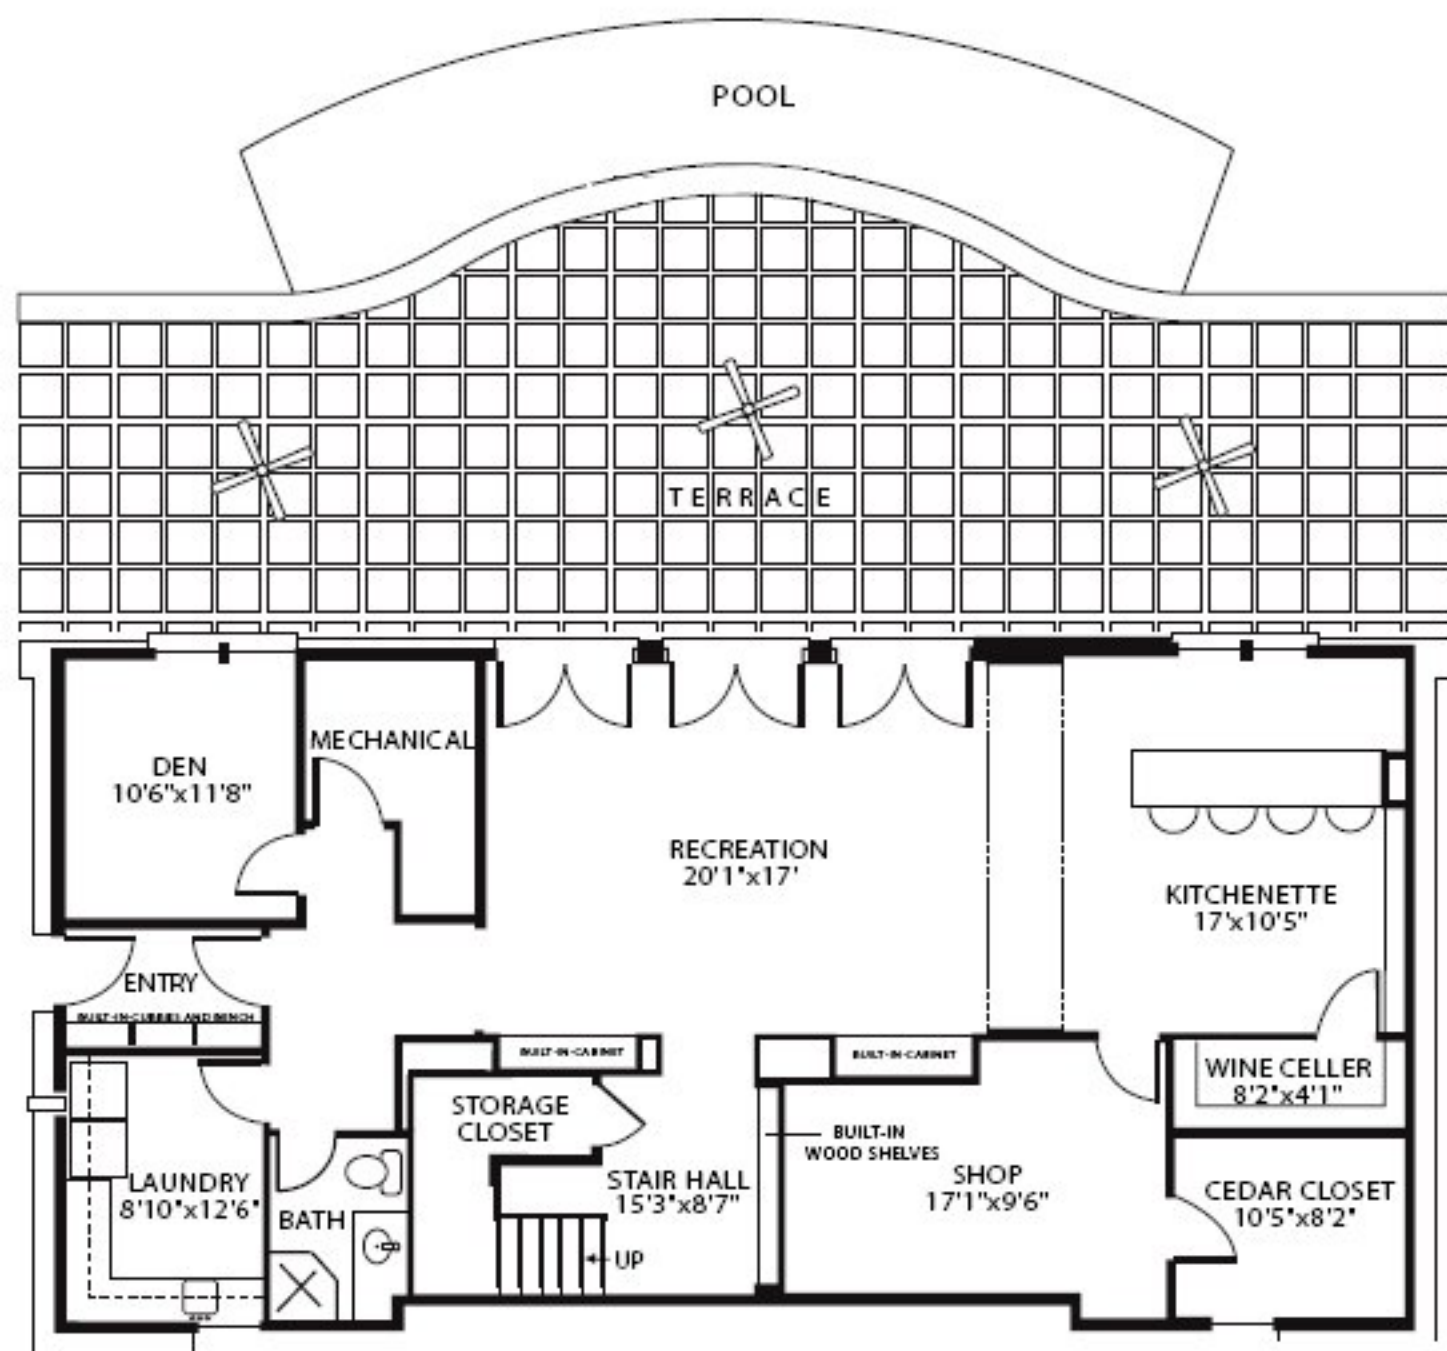

# The Lake House

5,926 Square Feet

Ground Level  
1,985 Sq.Ft.