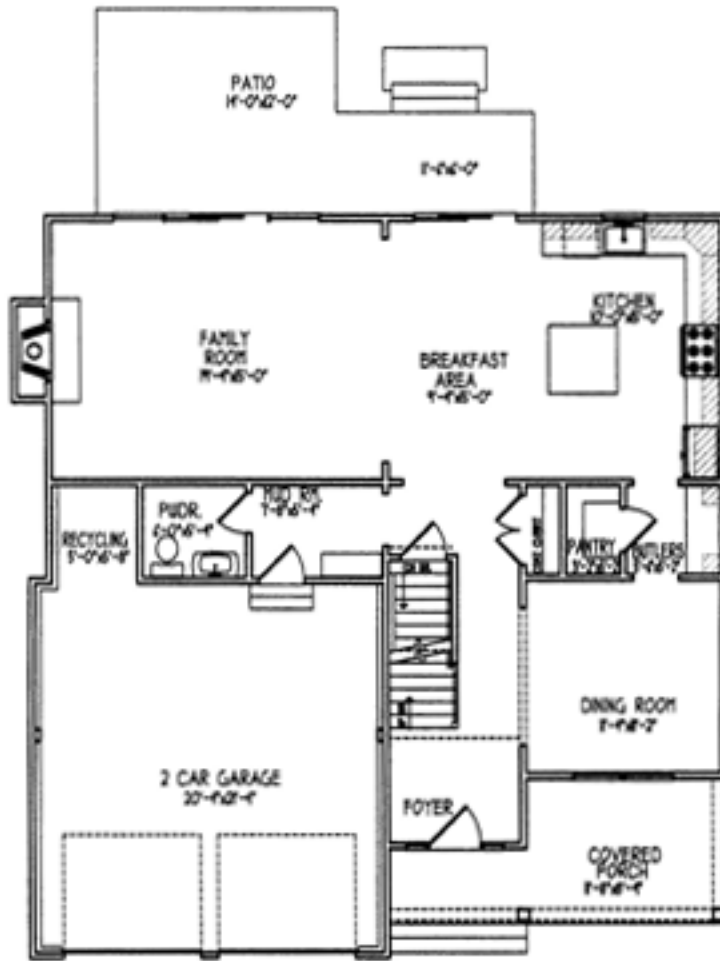

# CLARKSVILLE

1st Floor	1088 Square Feet
2nd Floor	1444 Square Feet
Loft	495 Square Feet
<b>Total</b>	<b>3027 Square Feet</b>

MAIN LEVEL PLAN

UPPER LEVEL PLAN

LOFT PLAN