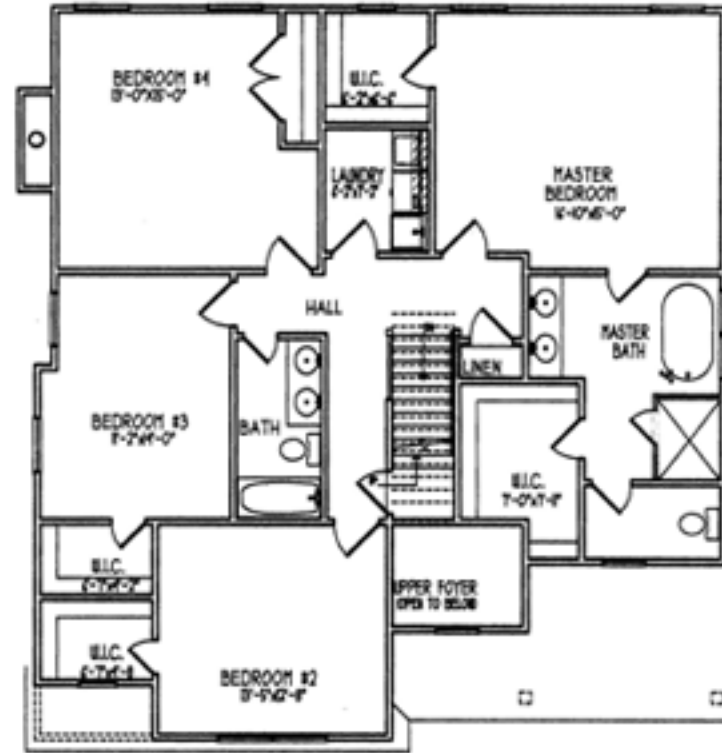

# CLARKSVILLE

1st Floor	1088 Square Feet
2nd Floor	1444 Square Feet
Loft	495 Square Feet
<b>Total</b>	<b>3027 Square Feet</b>

MAIN LEVEL PLAN

UPPER LEVEL PLAN

LOFT PLAN